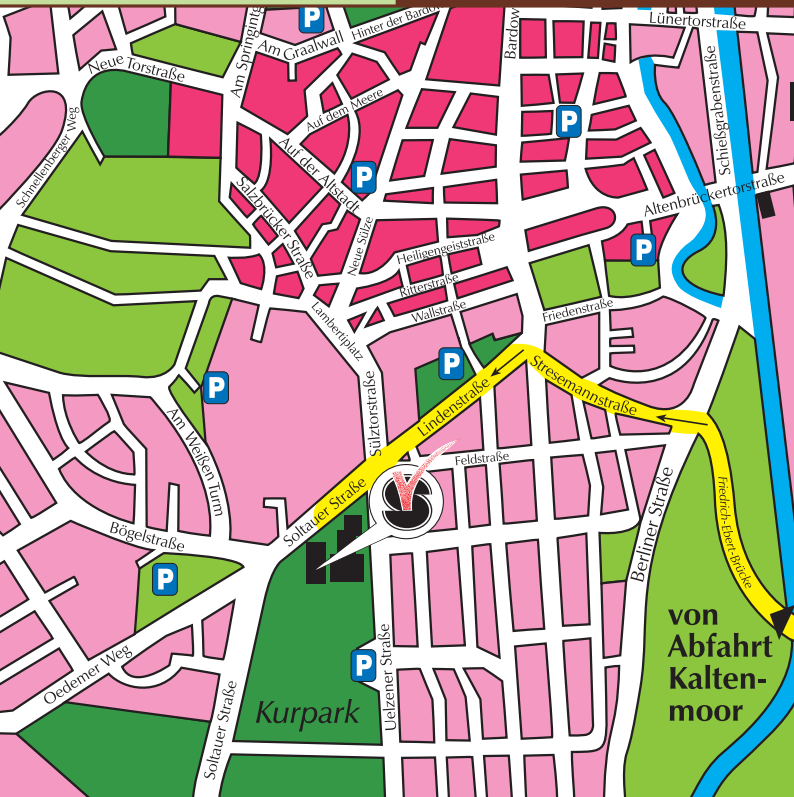

Soltauer Straße 3
21335 Lüneburg
Tel. +49 (0) 41 31 - 713-0
Fax +49 (0) 41 31 - 713-128
lueneburg@seminaris.de
www.seminaris.de/lueneburg

007 01 45 (20.000) 10 14