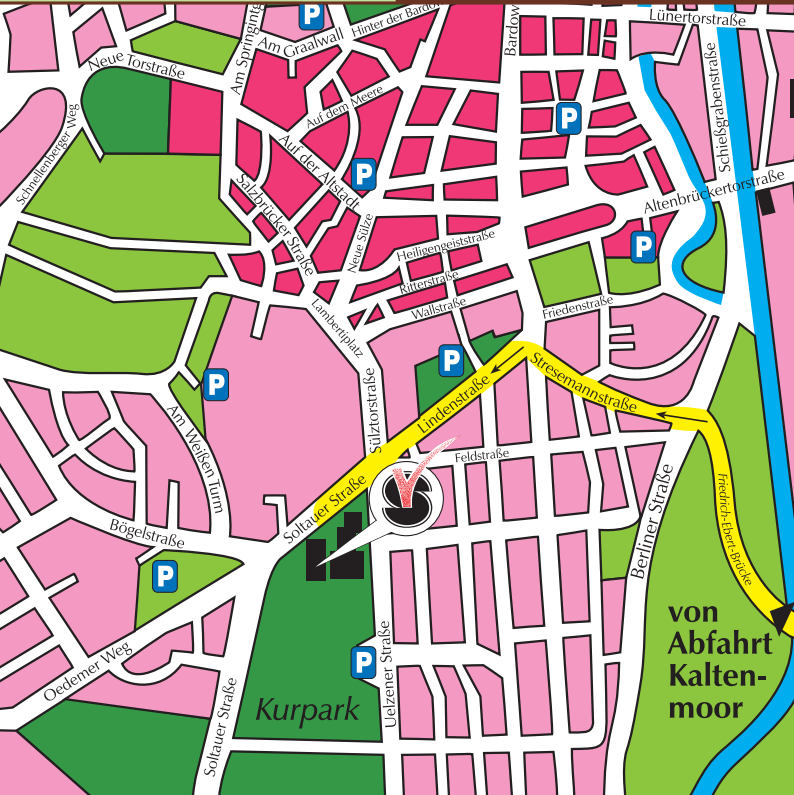

Soltauer Straße 3
21335 Lüneburg
Tel. +49 (0) 41 31 - 713-0
Fax +49 (0) 41 31 - 713-128
lueneburg@seminaris.de
www.seminaris.de/lueneburg

007 01 45 (20.000) 10 14